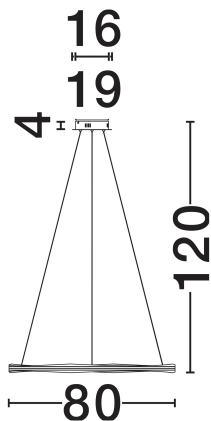

NOVA LUCE

PRODUCT DATASHEET

Version: 001

PRODUCT PHOTOGRAPH

TECHNICAL DRAWING

GENERAL INFORMATION

Product Code	9030643
Collection	Indoor
Product Category	Suspension
Product Family	Dobi
Mounting Location	Wall
Application Environment	Indoor
Specifications	N/A

DIMENSION & WEIGHT

LxWxH (cm)	D: 80 H: 120
Cut Out (cm)	N/A
Weight (Kgr)	3

MATERIAL & COLOR

Product Color	Sandy Black & Gold
Body Material	Aluminium & Acrylic

APPLICATION & MOUNTING

Ambient Working Temp.	Max 45°C
Type of Protection	IP20
Dimmable	Yes
Type of Dimming	Triac
Mounting type	Surface
Mounting Depth (cm)	N/A
Led Module Replaceable	No
Light Source	LED

Power (Nominal)	40W
Input voltage (Nominal)	220-240V
Mains Frequency	50/60Hz

PHOTOMETRICAL DATA

Luminous Flux	1472lm
Color Temperature	2700-5000K
Light Color (Designation)	WW - CW

WARRANTY

Warranty	3 Years
----------	----------------