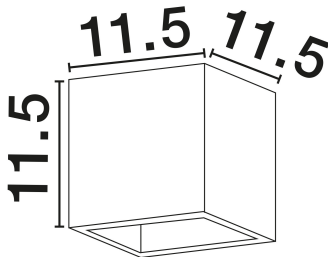

NOVA LUCE

PRODUCT DATASHEET

Version: 001

PRODUCT PHOTOGRAPH

GENERAL INFORMATION

Product Code	61623401
Collection	Indoor
Product Category	Wall
Product Family	Sandro
Mounting Location	Wall
Application Environment	Indoor
Specifications	N/A

DIMENSION & WEIGHT

LxWxH (cm)	L: 11.5 W: 11.5 H: 11.5
Cut Out (cm)	N/A
Weight (Kgr)	0

MATERIAL & COLOR

Product Color	White
Body Material	Gypsum

TECHNICAL DRAWING

APPLICATION & MOUNTING

Ambient Working Temp.	Max 45°C
Type of Protection	IP20
Dimmable	Yes
Type of Dimming	N/A
Mounting type	Surface
Mounting Depth (cm)	N/A
Led Module Replaceable	Yes
Light Source	G9