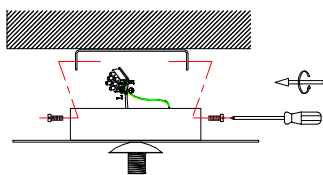

NOVA LUCE

9501246

1

Turn off the general switch

2

Align, mark and drill holes
apply plastic anchors & tie up screws

3

Connect the wires

4

Apply the side screws
To make it stable

5

Apply the glass with the bulb

6

Turn on the general switch

7