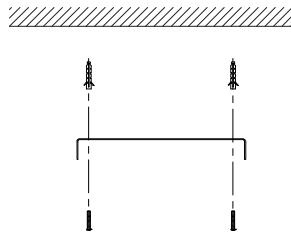

NOVA LUCE

9501246

1

Turn off the general switch

2

Align, mark and drill holes
apply plastic anchors & tie up screws

3

Connect the wires

4

Apply the side screws
To make it stable

5

Apply the glass with the bulb

6

Turn on the general switch

7