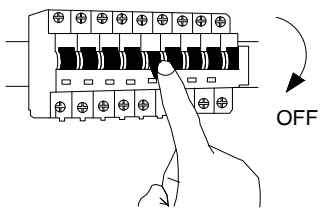

NOVA LUCE

9501246

1

Turn off the general switch

2

Align, mark and drill holes
apply plastic anchors & tie up screws

3

Connect the wires

4

Apply the side screws
To make it stable

5

Apply the glass with the bulb

6

Turn on the general switch

7