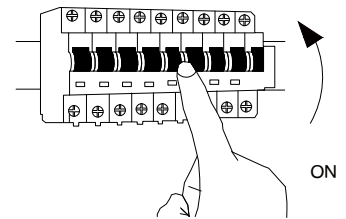

NOVA LUCE

9501246

1

Turn off the general switch

2

Align, mark and drill holes
apply plastic anchors & tie up screws

3

Connect the wires

4

Apply the side screws
To make it stable

5

Apply the glass with the bulb

6

Turn on the general switch

7