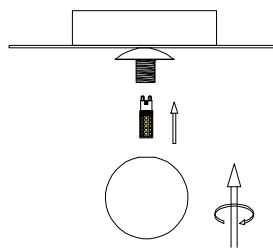

NOVA LUCE

9501246

1

Turn off the general switch

2

Align, mark and drill holes
apply plastic anchors & tie up screws

3

Connect the wires

4

Apply the side screws
To make it stable

5

Apply the glass with the bulb

6

Turn on the general switch

7