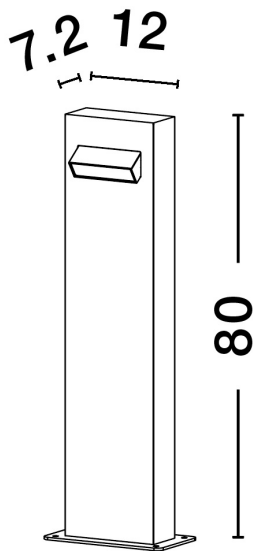

NOVA LUCE

PRODUCT DATASHEET

Version: 001

PRODUCT PHOTOGRAPH

GENERAL INFORMATION

Product Code	9020922
Collection	Outdoor
Product Category	Bollard
Product Family	ZELDA
Mounting Location	Floor
Application Environment	Outdoor

DIMENSION & WEIGHT

LxWxH (cm)	L: 12 W: 7,2 H: 80
Cut out (cm)	N/A
Weight (Kgr)	2.1

MATERIAL & COLOR

Product Color	Black
Body Material	Aluminum-Acrylic

TECHNICAL DRAWING

APPLICATION & MOUNTING

Ambient Working Temp.	Max 40 °C
Type of Protection	IP65
Dimmable	No
Type of Dimming (Optional)	N/A
Mounting type	Surface
Mounting Depth (cm)	N/A
Led Module Replaceable	No
Light Source	LED

Power (Nominal)	6W
Input voltage (Nominal)	220-240Vac
Mains Frequency	50/60Hz

PHOTOMETRICAL DATA

Luminous Flux	301 lm
Color Temperature	3000K
Light Color (Designation)	Warm White

WARRANTY

Warranty	3 Years
----------	----------------