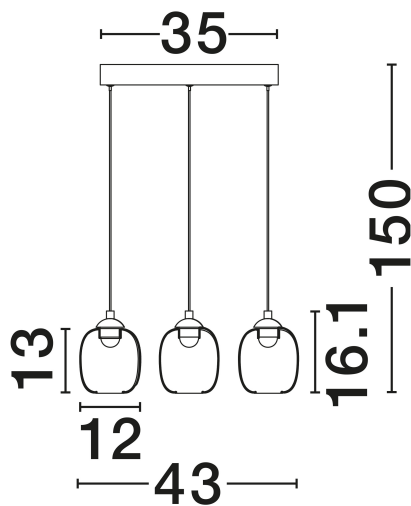

## PRODUCT PHOTOGRAPH

## TECHNICAL DRAWING

## DIMENSION & WEIGHT

LxWxH (cm)	D: 43 H: 150
Cut Out (cm)	N/A
Weight (Kgr)	2.21

### PHOTOMETRICAL DATA

Luminous Flux	<b>2222lm</b>
Color Temperature	<b>3000K</b>
Light Color (Designation)	<b>Warm White</b>