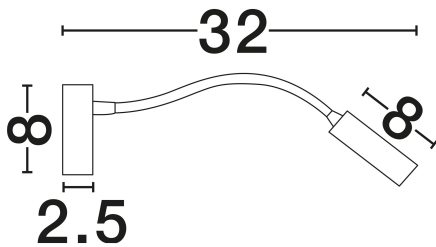

NOVA LUCE

PRODUCT DATASHEET

Version: 001

PRODUCT PHOTOGRAPH

TECHNICAL DRAWING

GENERAL INFORMATION

Product Code	8128204
Collection	Indoor
Product Category	Wall
Product Family	Madison
Mounting Location	Wall
Application Environment	Indoor
Specifications	N/A

DIMENSION & WEIGHT

LxWxH (cm)	L: 32 W: 8 H: 8
Cut Out (cm)	N/A
Weight (Kgr)	2.5

MATERIAL & COLOR

Product Color	Black
Body Material	Aluminium

APPLICATION & MOUNTING

Ambient Working Temp.	Max 45°C
Type of Protection	IP20
Dimmable	No
Type of Dimming	N/A
Mounting type	Surface
Mounting Depth (cm)	N/A
Led Module Replaceable	No
Light Source	LED

Power (Nominal)	3W
Input voltage (Nominal)	220-240V
Mains Frequency	50/60Hz

PHOTOMETRICAL DATA

Luminous Flux	190lm
Color Temperature	3000K
Light Color (Designation)	Warm White

WARRANTY

Warranty	3 Years
----------	----------------