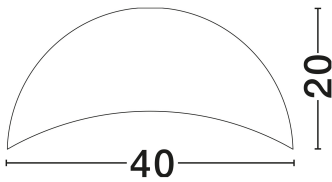

TECHNICAL DRAWING

GENERAL INFORMATION

Product Code	9695302
Collection	Indoor
Product Category	Ceiling
Product Family	Opsi
Mounting Location	Ceiling
Application Environment	Indoor
Specifications	N/A

DIMENSION & WEIGHT

LxWxH (cm)	D: 40 H: 20
Cut Out (cm)	N/A
Weight (Kgr)	0.8

MATERIAL & COLOR

Product Color	Sandy Black & Gold
Body Material	Metal

APPLICATION & MOUNTING

Ambient Working Temp.	Max 45°C
Type of Protection	IP20
Dimmable	Yes
Type of Dimming	N/A
Mounting type	Surface
Mounting Depth (cm)	N/A
Led Module Replaceable	Yes
Light Source	E27

NOVA LUCE S.A

Schimatari Viotias
32009, Greece

+30 22620 58 121
+30 22620 56 743

info@novaluce.com
www.novaluce.com