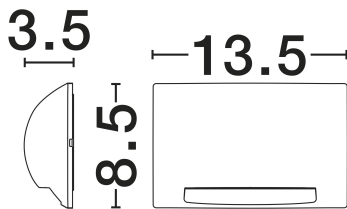

DIMENSION & WEIGHT

LxWxH (cm)	L:13.5 W:3.5 H:8.5 cm
Cut out (cm)	N/A
Weight (Kgr)	0.245

TECHNICAL DRAWING

MATERIAL & COLOR

Product Color	Corten
Body Material	Aluminium & Pc

APPLICATION & MOUNTING

Ambient Working Temp.	Max 45 oC
Type of Protection	IP65
Dimmable	No
Type of Dimming	N/A
Mounting type	Surface
Mounting Depth (cm)	N/A
Led Module Replaceable	No
Light Source	LED

Power (Nominal)	5w
Input voltage (Nominal)	220-240Vac
Mains Frequency	50/60Hz

PHOTOMETRICAL DATA

Luminous Flux	225lm
Color Temperature	3000K
Light Color (Designation)	Warm White

WARRANTY

Warranty	3 Years
----------	----------------