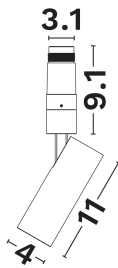

NOVA LUCE

PRODUCT DATASHEET

Version: 001

PRODUCT PHOTOGRAPH

TECHNICAL DRAWING

COMPATIBLE WITH

— On/Off Driver: N/A

— Triac Driver: N/A

— Dali Driver: N/A

GENERAL INFORMATION

Product Code	9492879
Product Category	Systems
Product Family	Imagine Lighting Systems
Mounting Location	Ceiling
Application Environment	Indoor

DIMENSION & WEIGHT

LxWxH (cm)	D: 4 H: 11
Cut out (cm)	N/A
Weight (Kgr)	N/A

Power (Nominal)	6
Input voltage (Nominal)	48Vdc
Mains Frequency	50/60Hz
Output voltage	N/A
Output Current	N/A
Power Factor	N/A
Efficiency	N/A
SVM	N/A
Pst	N/A
Class	III

PHOTOMETRICAL DATA

Luminous Flux	395
Luminous Efficacy	65.8
Color Temperature	3000
Light Color (Designation)	Warm White
CRI	>90
SDCM	<3
Beam Angle	24
UGR	<6