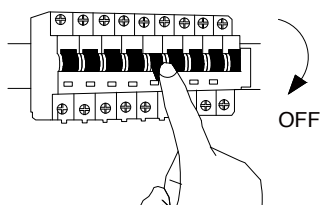

# NOVA LUCE

9780104 9780105

1

Turn off the general switch

2

Drill holes & apply plastic anchors  
With screws

3

Connect the wires

4

Apply the bulb & glass by rotating

5

Turn on the general switch