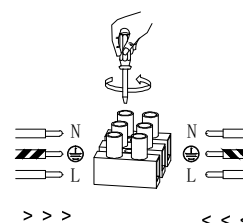

# NOVA LUCE

9780104 9780105

1

Turn off the general switch

2

Drill holes & apply plastic anchors  
With screws

3

Connect the wires

4

Apply the bulb & glass by rotating

5

Turn on the general switch