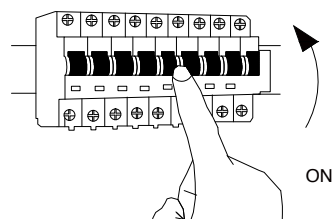

# NOVA LUCE

9780104 9780105

1

Turn off the general switch

2

Drill holes & apply plastic anchors  
With screws

3

Connect the wires

4

Apply the bulb & glass by rotating

5

Turn on the general switch