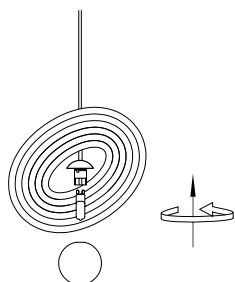

# NOVA LUCE

9780104 9780105

1

Turn off the general switch

2

Drill holes & apply plastic anchors  
With screws

3

Connect the wires

4

Apply the bulb & glass by rotating

5

Turn on the general switch