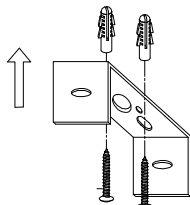

# NOVA LUCE

9780104 9780105

1

Turn off the general switch

2

Drill holes & apply plastic anchors  
With screws

3

Connect the wires

4

Apply the bulb & glass by rotating

5

Turn on the general switch