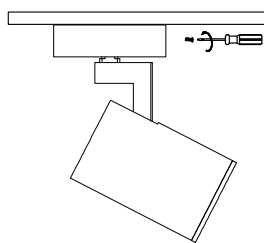

# NOVA LUCE

9030778 9030779

1

Turn off the general switch

2

Install the lampsource into the fixture

3

Drill holes and insert the screws into the base

4

Connect wires

5

Apply the screw

6

Turn on the general switch