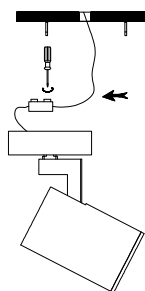

# NOVA LUCE

9030778 9030779

1

Turn off the general switch

2

Install the lampsource into the fixture

3

Drill holes and insert the screws into the base

4

Connect wires

5

Apply the screw

6

Turn on the general switch