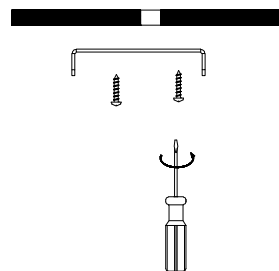

# NOVA LUCE

9030778 9030779

1

Turn off the general switch

2

Install the lampsource into the fixture

3

Drill holes and insert the screws into the base

4

Connect wires

5

Apply the screw

6

Turn on the general switch