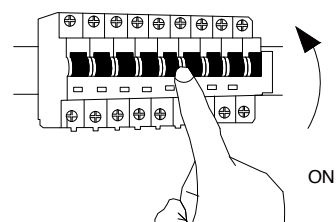

# NOVA LUCE

9030778 9030779

1

Turn off the general switch

2

Install the lampsource into the fixture

3

Drill holes and insert the screws into the base

4

Connect wires

5

Apply the screw

6

Turn on the general switch