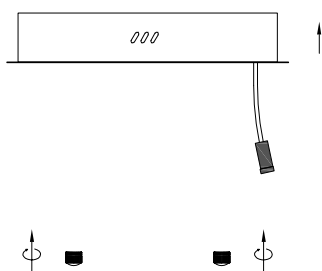

# NOVA LUCE

9333081

①

Turn off the general Switch

②

Drill holes & apply plastic anchors  
With screws

③

Connect the wires

④

Apply the nut

⑤

Install crystal lights

⑥

Turn on the general switch