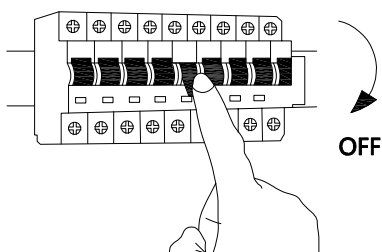

# NOVA LUCE

9333081

①

Turn off the general Switch

②

Drill holes & apply plastic anchors  
With screws

③

Connect the wires

④

Apply the nut

⑤

Install crystal lights

⑥

Turn on the general switch