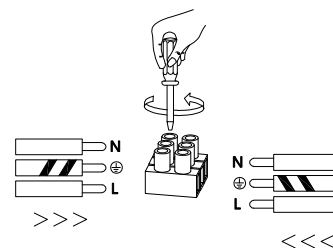

# NOVA LUCE

9333081

①

Turn off the general Switch

②

Drill holes & apply plastic anchors  
With screws

③

Connect the wires

④

Apply the nut

⑤

Install crystal lights

⑥

Turn on the general switch