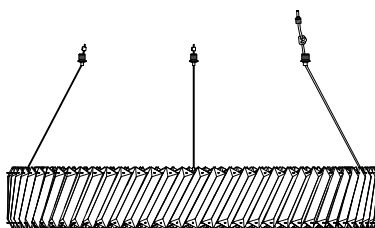

# NOVA LUCE

9333081

①

Turn off the general Switch

②

Drill holes & apply plastic anchors  
With screws

③

Connect the wires

④

Apply the nut

⑤

Install crystal lights

⑥

Turn on the general switch