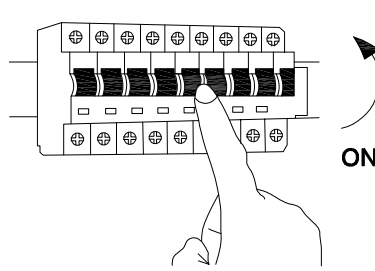

# NOVA LUCE

9333081

①

Turn off the general Switch

②

Drill holes & apply plastic anchors  
With screws

③

Connect the wires

④

Apply the nut

⑤

Install crystal lights

⑥

Turn on the general switch