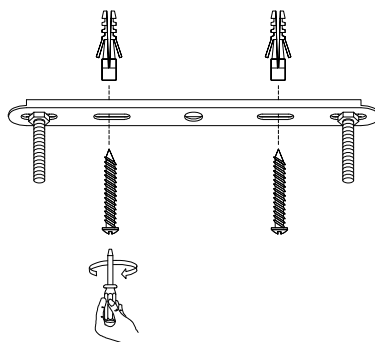

# NOVA LUCE

9333081

①

Turn off the general Switch

②

Drill holes & apply plastic anchors  
With screws

③

Connect the wires

④

Apply the nut

⑤

Install crystal lights

⑥

Turn on the general switch