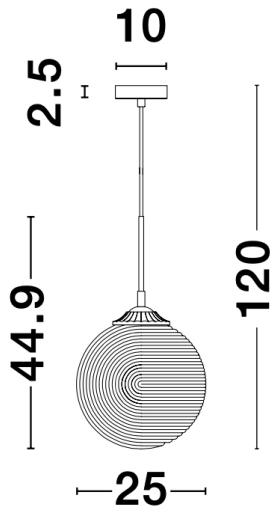

## TECHNICAL DRAWING

## DIMENSION & WEIGHT

LxWxH (cm)	D: 25 H: 120
Cut out (cm)	N/A
Weight (Kgr)	1.3