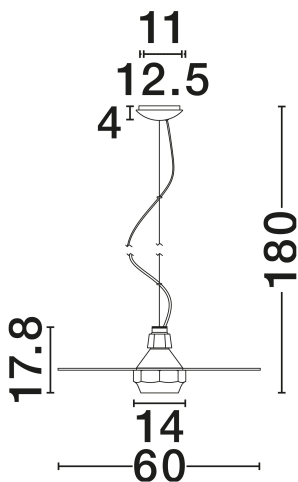

TECHNICAL DRAWING

GENERAL INFORMATION

Product Code	9333204
Collection	Indoor
Product Category	Suspension
Product Family	Lora
Mounting Location	Ceiling
Application Environment	Indoor
Specifications	N/A

DIMENSION & WEIGHT

LxWxH (cm)	D: 60 H: 180
Cut Out (cm)	N/A
Weight (Kgr)	3.8

MATERIAL & COLOR

Product Color	Smokey, Milky & Matt Black
Body Material	Glass & Steel

APPLICATION & MOUNTING

Ambient Working Temp.	Max 45°C
Type of Protection	IP20
Dimmable	N/A
Type of Dimming	N/A
Mounting type	Surface
Mounting Depth (cm)	N/A
Led Module Replaceable	Yes
Light Source	E27

NOVA LUCE S.A

Schimatari Viotias
32009, Greece

+30 22620 58 121
+30 22620 56 743

info@novaluce.com
www.novaluce.com