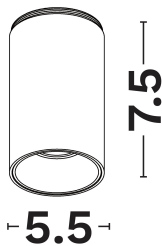

NOVA LUCE

PRODUCT DATASHEET

Version: 001

PRODUCT PHOTOGRAPH

GENERAL INFORMATION

Product Code	9248060
Product Category	Ceiling
Product Family	Sero
Mounting Location	Ceiling
Application Environment	Indoor

DIMENSION & WEIGHT

LxWxH (cm)	L:5.5 W:5.5 H:7.5 cm
Cut out (cm)	N/A
Weight (Kgr)	0,145

TECHNICAL DRAWING

MATERIAL & COLOR

Product Color	White
Body Material	Aluminium
Cover Material	N/A

APPLICATION & MOUNTING

Ambient Working Temp.	45 C
Type of Protection	IP20
Protection Class IK	IK03
Dimmable	No
Type of Dimming (Optional)	N/A
Mounting type	N/A
Mounting Depth (cm)	Ceiling
Led Module Replaceable	No
Light Source	Led
Adjustable	No

PHOTOMETRICAL DATA

Luminous Flux	466
Luminous Efficacy	66.6
Color Temperature	3000
Light Color (Designation)	Warm White
CRI	>90
SDCM	<3
Beam Angle	36
UGR	<19

LIFESPAN

Lifetime	30000
----------	--------------