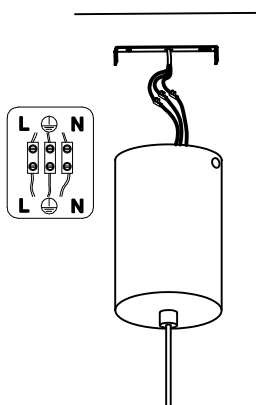

NOVA LUCE

9060255

1

Turn off the general switch

2

Untie the cap

3

Apply plastic anchors
& fix base on the ceiling

4

Connect wires

5

Tie up the cap
& adjust the canopy

6

Turn on the general switch