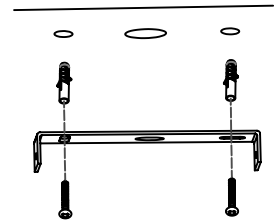

NOVA LUCE

9060255

1

Turn off the general switch

2

Untie the cap

3

Apply plastic anchors
& fix base on the ceiling

4

Connect wires

5

Tie up the cap
& adjust the canopy

6

Turn on the general switch