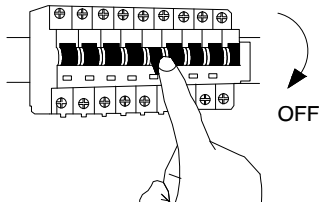

NOVA LUCE

9060255

1

Turn off the general switch

2

Untie the cap

3

Apply plastic anchors
& fix base on the ceiling

4

Connect wires

5

Tie up the cap
& adjust the canopy

6

Turn on the general switch