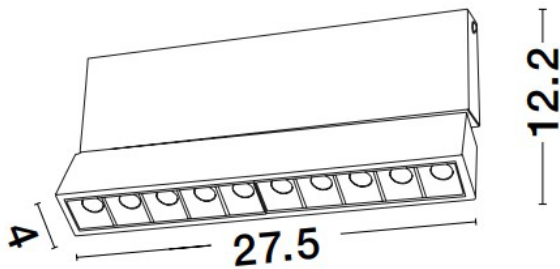

TECHNICAL DRAWING

COMPATIBLE WITH

— On/Off Driver: Included

— Triac Driver: N/A

— Dali Driver: N/A

GENERAL INFORMATION

Product Code	9070137
Product Category	Ceiling
Product Family	Pad
Mounting Location	Ceiling
Application Environment	Indoor

DIMENSION & WEIGHT

LxWxH (cm)	L: 27,5 W: 4 H: 12,2
Cut out (cm)	0
Weight (Kgr)	1.1

MATERIAL & COLOR

Product Color	White
Body Material	Aluminium
Cover Material	N/A

APPLICATION & MOUNTING

Ambient Working Temp.	45 C
Type of Protection	IP20
Protection Class IK	IK03
Dimmable	NO
Type of Dimming (Optional)	N/A
Mounting type	Surface
Mounting Depth (cm)	Ceiling
Led Module Replaceable	No
Light Source	LED
Adjustable	Yes

NOVA LUCE S.A

Schimatari Viotias
32009, Greece

+30 22620 58 121
+30 22620 56 743

info@novaluce.com
www.novaluce.com