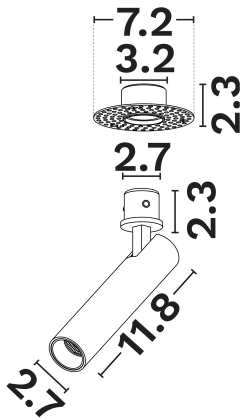

NOVA LUCE

PRODUCT DATASHEET

Version: 001

PRODUCT PHOTOGRAPH

TECHNICAL DRAWING

COMPATIBLE WITH

— On/Off Driver: Included

— Triac Driver: 9844008(Remote)

— Dali Driver: 9621523

GENERAL INFORMATION

Product Code	9232128
Product Category	Downlights-Semi-Recessed
Product Family	Clarity
Mounting Location	Ceiling
Application Environment	Indoor

DIMENSION & WEIGHT

LxWxH (cm)	D:2.7 H:11.8
Cut out (cm)	3,5
Weight (Kgr)	N/A

MATERIAL & COLOR

Product Color	White
Body Material	Aluminium
Cover Material	N/A

APPLICATION & MOUNTING

Ambient Working Temp.	45 C
Type of Protection	IP20
Protection Class IK	IK04
Dimmable	Yes
Type of Dimming (Optional)	Triac/Dali
Mounting type	Trimless
Mounting Depth (cm)	Ceiling
Led Module Replaceable	No
Light Source	Led
Adjustable	Yes