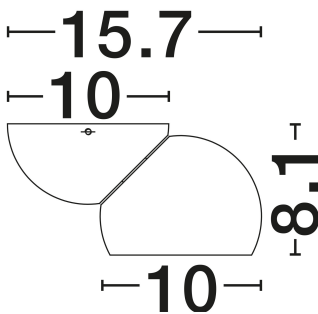

NOVA LUCE

PRODUCT DATASHEET

Version: 001

PRODUCT PHOTOGRAPH

TECHNICAL DRAWING

GENERAL INFORMATION

Product Code	9088224
Collection	Indoor
Product Category	Ceiling
Product Family	Lusa
Mounting Location	Ceiling
Application Environment	Indoor
Specifications	N/A

DIMENSION & WEIGHT

LxWxH (cm)	D: 10 W: 15.7 H: 8.1
Cut Out (cm)	N/A
Weight (Kgr)	0.7

MATERIAL & COLOR

Product Color	Foggy Nickel & Sandy Black
Body Material	Aluminium

APPLICATION & MOUNTING

Ambient Working Temp.	Max 45°C
Type of Protection	IP20
Dimmable	Yes
Type of Dimming	Triac
Mounting type	Surface
Mounting Depth (cm)	N/A
Led Module Replaceable	No
Light Source	LED

Power (Nominal)	11W
Input voltage (Nominal)	220-240V
Mains Frequency	50/60Hz

PHOTOMETRICAL DATA

Luminous Flux	770lm
Color Temperature	3000K
Light Color (Designation)	Warm White

WARRANTY

Warranty	3 Years
----------	----------------