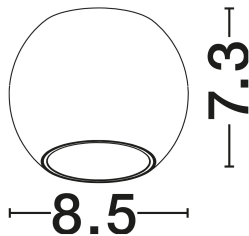

NOVA LUCE

PRODUCT DATASHEET

Version: 001

PRODUCT PHOTOGRAPH

GENERAL INFORMATION

Product Code	9052029
Collection	Indoor
Product Category	Ceiling
Product Family	Nano
Mounting Location	Ceiling
Application Environment	Indoor
Specifications	N/A

DIMENSION & WEIGHT

LxWxH (cm)	D: 8.5 H: 7.3
Cut Out (cm)	N/A
Weight (Kgr)	0.34

MATERIAL & COLOR

Product Color	Sandy Black
Body Material	Aluminium

TECHNICAL DRAWING

APPLICATION & MOUNTING

Ambient Working Temp.	Max 45°C
Type of Protection	IP20
Dimmable	No
Type of Dimming	N/A
Mounting type	Surface
Mounting Depth (cm)	N/A
Led Module Replaceable	No
Light Source	LED

Power (Nominal)	13W
Input voltage (Nominal)	220-240V
Mains Frequency	50/60Hz

PHOTOMETRICAL DATA

Luminous Flux	1163lm
Color Temperature	3000K
Light Color (Designation)	Warm White

WARRANTY

Warranty	3 Years
----------	----------------