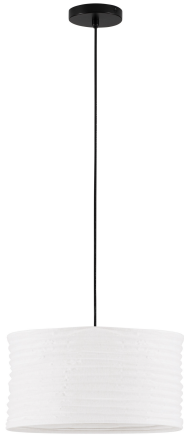

NOVA LUCE

PRODUCT DATASHEET

Version: 001

PRODUCT PHOTOGRAPH

TECHNICAL DRAWING

GENERAL INFORMATION

Product Code	9001140
Collection	Indoor
Product Category	Suspension
Product Family	Linnet
Mounting Location	Ceiling
Application Environment	Indoor
Specifications	N/A

DIMENSION & WEIGHT

LxWxH (cm)	D: 38 H: 120
Cut Out (cm)	N/A
Weight (Kgr)	0.7

MATERIAL & COLOR

Product Color	White
Body Material	Linen

APPLICATION & MOUNTING

Ambient Working Temp.	Max 45°C
Type of Protection	IP20
Dimmable	Yes
Type of Dimming	N/A
Mounting type	Surface
Mounting Depth (cm)	N/A
Led Module Replaceable	Yes
Light Source	E27