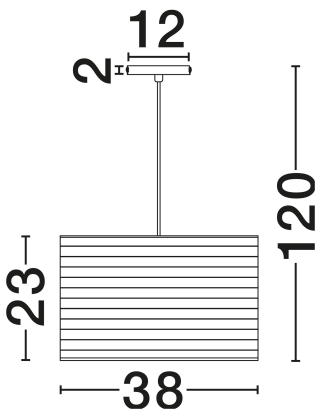

NOVA LUCE

PRODUCT DATASHEET

Version: 001

PRODUCT PHOTOGRAPH

TECHNICAL DRAWING

GENERAL INFORMATION

Product Code	9001140
Collection	Indoor
Product Category	Suspension
Product Family	Linnet
Mounting Location	Ceiling
Application Environment	Indoor
Specifications	N/A

DIMENSION & WEIGHT

LxWxH (cm)	D: 38 H: 120
Cut Out (cm)	N/A
Weight (Kgr)	0.7

MATERIAL & COLOR

Product Color	White
Body Material	Linen

APPLICATION & MOUNTING

Ambient Working Temp.	Max 45°C
Type of Protection	IP20
Dimmable	Yes
Type of Dimming	N/A
Mounting type	Surface
Mounting Depth (cm)	N/A
Led Module Replaceable	Yes
Light Source	E27

Power (Nominal)	1x12W
Input voltage (Nominal)	100-240V
Mains Frequency	50/60Hz

PHOTOMETRICAL DATA

Luminous Flux	N/A
Color Temperature	N/A
Light Color (Designation)	N/A

WARRANTY

Warranty	3 Years
----------	----------------