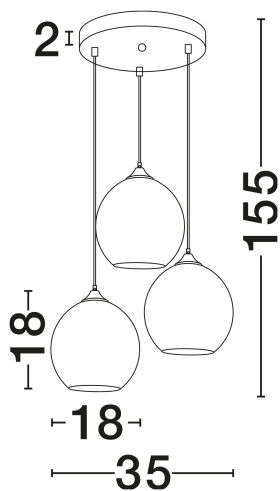

NOVA LUCE

PRODUCT DATASHEET

Version: 001

PRODUCT PHOTOGRAPH

TECHNICAL DRAWING

GENERAL INFORMATION

Product Code	8142681
Collection	Indoor
Product Category	Suspension
Product Family	Blaze
Mounting Location	Ceiling
Application Environment	Indoor
Specifications	N/A

DIMENSION & WEIGHT

LxWxH (cm)	D: 35 H: 155
Cut Out (cm)	N/A
Weight (Kgr)	2.17

MATERIAL & COLOR

Product Color	Copper Black
Body Material	Glass & Metal

APPLICATION & MOUNTING

Ambient Working Temp.	Max 45°C
Type of Protection	IP20
Dimmable	N/A
Type of Dimming	N/A
Mounting type	Surface
Mounting Depth (cm)	N/A
Led Module Replaceable	Yes
Light Source	E27

Power (Nominal)	3x12W
Input voltage (Nominal)	100-240V
Mains Frequency	50/60Hz

PHOTOMETRICAL DATA

Luminous Flux	N/A
Color Temperature	N/A
Light Color (Designation)	N/A

WARRANTY

Warranty	3 Years
----------	----------------