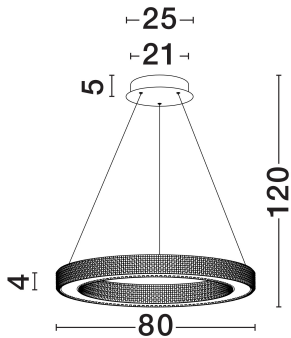

GENERAL INFORMATION

Product Code	9285810
Collection	Indoor
Product Category	Suspension
Product Family	Fiore
Mounting Location	Wall
Application Environment	Indoor
Specifications	N/A

DIMENSION & WEIGHT

LxWxH (cm)	D: 80 H1: 4 H2: 120
Cut Out (cm)	N/A
Weight (Kgr)	0

MATERIAL & COLOR

Product Color	Antique Brass
Body Material	Aluminium & Acrylic

APPLICATION & MOUNTING

Ambient Working Temp.	Max 45°C
Type of Protection	IP20
Dimmable	Yes
Type of Dimming	Triac
Mounting type	Surface
Mounting Depth (cm)	N/A
Led Module Replaceable	No
Light Source	LED

NOVA LUCE S.A

Schimatari Viotias
32009, Greece

+30 22620 58 121
+30 22620 56 743

info@novaluce.com
www.novaluce.com