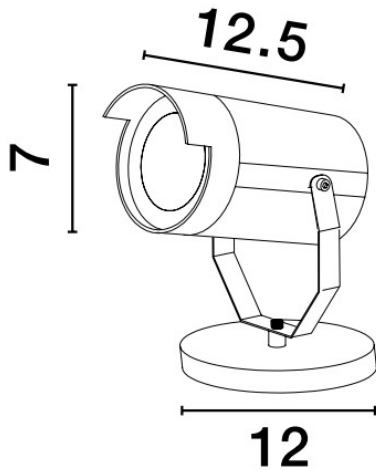

NOVA LUCE

PRODUCT DATASHEET

Version: 001

PRODUCT PHOTOGRAPH

TECHNICAL DRAWING

GENERAL INFORMATION

Product Code	9026126
Collection	Outdoor
Product Category	Spotlights
Product Family	KIMIKO
Mounting Location	Ground / Wall
Application Environment	Outdoor

DIMENSION & WEIGHT

LxWxH (cm)	L: 7 W: H: 12,5
Cut out (cm)	N/A
Weight (Kgr)	0.6

MATERIAL & COLOR

Product Color	Black
Body Material	Aluminium&-Glass

APPLICATION & MOUNTING

Ambient Working Temp.	Max 40 oC
Type of Protection	IP54
Dimmable	No
Type of Dimming (Optional)	N/A
Mounting type	Surface
Mounting Depth (cm)	N/A
Led Module Replaceable	Yes
Light Source	GU10