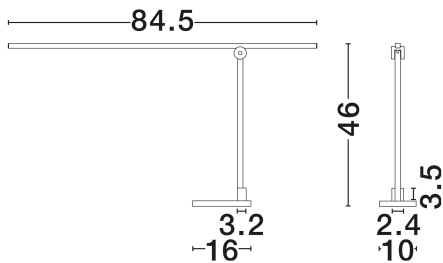

GENERAL INFORMATION

Product Code	9088208
Collection	Indoor
Product Category	Table
Product Family	Tenso
Mounting Location	Table
Application Environment	Indoor
Specifications	N/A

DIMENSION & WEIGHT

LxWxH (cm)	L: 84.5 W: 10 H: 45.5
Cut Out (cm)	N/A
Weight (Kgr)	1.15

MATERIAL & COLOR

Product Color	Sandy White
Body Material	Aluminium

APPLICATION & MOUNTING

Ambient Working Temp.	Max 45°C
Type of Protection	IP20
Dimmable	Yes
Type of Dimming	Triac
Mounting type	Surface
Mounting Depth (cm)	N/A
Led Module Replaceable	No
Light Source	LED

NOVA LUCE S.A

Schimatari Viotias
32009, Greece

+30 22620 58 121
+30 22620 56 743

info@novaluce.com
www.novaluce.com