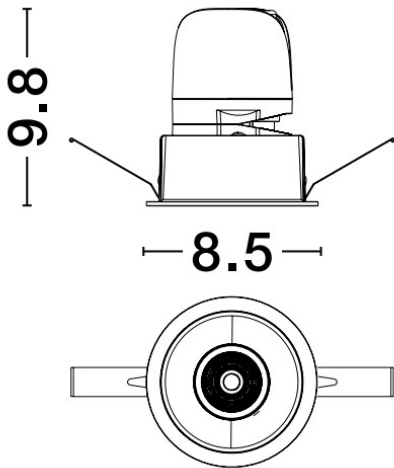

NOVA LUCE

PRODUCT DATASHEET

Version: 001

PRODUCT PHOTOGRAPH

TECHNICAL DRAWING

COMPATIBLE WITH

— On/Off Driver: Included

— Triac Driver: 9844019

— Dali Driver: 9621523 / 9844010

GENERAL INFORMATION

Product Code	9570006
Product Category	Downlights
Product Family	Homer
Mounting Location	Ceiling
Application Environment	Indoor

DIMENSION & WEIGHT

LxWxH (cm)	D: 8.5 H: 9.8
Cut out (cm)	5,5
Weight (Kgr)	N/A

Power (Nominal)	10
Input voltage (Nominal)	220-240Vac
Mains Frequency	50/60Hz
Output voltage	40Vdc
Output Current	250mA
Power Factor	0,9
Efficiency	>73%
SVM	<0.4
Pst	<1
Class	II

PHOTOMETRICAL DATA

Luminous Flux	640
Luminous Efficacy	64
Color Temperature	3000
Light Color (Designation)	Warm White
CRI	>98
SDCM	<3
Beam Angle	24
UGR	<10