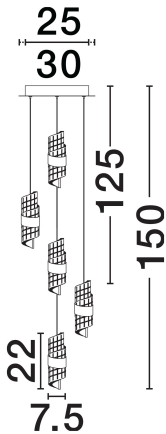

### TECHNICAL DRAWING

### DIMENSION & WEIGHT

LxWxH (cm)	L: 30 H: 150
Cut Out (cm)	N/A
Weight (Kgr)	4.9