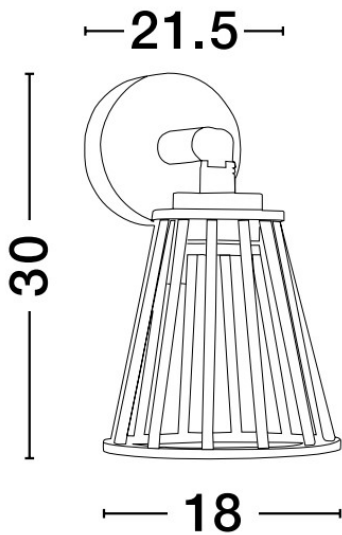

NOVA LUCE

PRODUCT DATASHEET

Version: 001

PRODUCT PHOTOGRAPH

TECHNICAL DRAWING

GENERAL INFORMATION

Product Code	9060208
Collection	Outdoor
Product Category	Wall
Product Family	CARINA
Mounting Location	Wall
Application Environment	Outdoor

DIMENSION & WEIGHT

LxWxH (cm)	D: 18 H: 150
Cut out (cm)	N/A
Weight (Kgr)	1.1

MATERIAL & COLOR

Product Color	Black
Body Material	Aluminium

APPLICATION & MOUNTING

Ambient Working Temp.	Max 40 oC
Type of Protection	IP65
Dimmable	No
Type of Dimming (Optional)	N/A
Mounting type	Surface
Mounting Depth (cm)	N/A
Led Module Replaceable	No
Light Source	LED

Power (Nominal)	6W
Input voltage (Nominal)	220-240Vac
Mains Frequency	50/60Hz

PHOTOMETRICAL DATA

Luminous Flux	294 lm
Color Temperature	3000K
Light Color (Designation)	Warm White

WARRANTY

Warranty	3 Years
----------	----------------