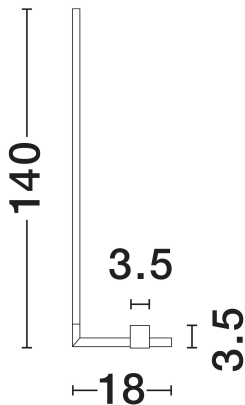

NOVA LUCE

PRODUCT DATASHEET

Version: 001

PRODUCT PHOTOGRAPH

TECHNICAL DRAWING

GENERAL INFORMATION

Product Code	9180726
Collection	Indoor
Product Category	Floor
Product Family	Raccio
Mounting Location	Floor
Application Environment	Indoor
Specifications	N/A

DIMENSION & WEIGHT

LxWxH (cm)	L: 18 H: 140
Cut Out (cm)	N/A
Weight (Kgr)	1.8

MATERIAL & COLOR

Product Color	Brass Gold
Body Material	Metal & Acrylic

APPLICATION & MOUNTING

Ambient Working Temp.	Max 45°C
Type of Protection	IP20
Dimmable	No
Type of Dimming	N/A
Mounting type	Surface
Mounting Depth (cm)	N/A
Led Module Replaceable	No
Light Source	LED

Power (Nominal)	19W
Input voltage (Nominal)	220-240V
Mains Frequency	50/60Hz

PHOTOMETRICAL DATA

Luminous Flux	891lm
Color Temperature	3000K
Light Color (Designation)	Warm White

WARRANTY

Warranty	3 Years
----------	----------------