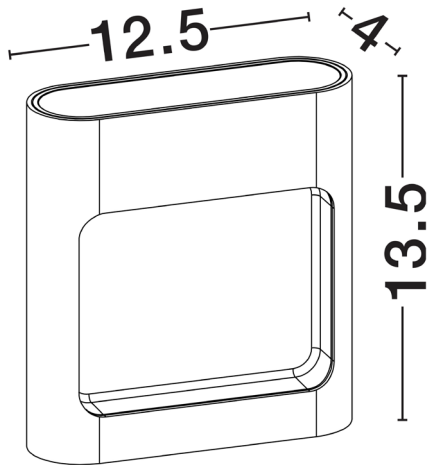

GENERAL INFORMATION

Product Code	9030803
Collection	Outdoor
Product Category	Wall
Product Family	Tall
Mounting Location	Wall
Application Environment	Outdoor
Specifications	Antisalt Protection

DIMENSION & WEIGHT

LxWxH (cm)	L: 12.5 W: 4 H: 13.5
Cut out (cm)	N/A
Weight (Kgr)	0.4

MATERIAL & COLOR

Product Color	White
Body Material	Aluminium & Glass

APPLICATION & MOUNTING

Ambient Working Temp.	Max 45 oC
Type of Protection	IP54
Dimmable	No
Type of Dimming (Optional)	N/A
Mounting type	Surface
Mounting Depth (cm)	N/A
Led Module Replaceable	No
Light Source	LED

NOVA LUCE S.A

Schimatari Viotias
32009, Greece

+30 22620 58 121
+30 22620 56 743

info@novaluce.com
www.novaluce.com