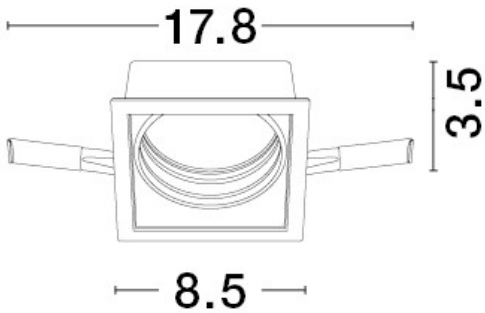

TECHNICAL DRAWING

COMPATIBLE WITH

— On/Off Driver: N/A

— Triac Driver: N/A

— Dali Driver: N/A

GENERAL INFORMATION

Product Code	9010145
Product Category	Accessories
Product Family	Spectrum
Mounting Location	N/A
Application Environment	Indoor

DIMENSION & WEIGHT

LxWxH (cm)	D: 0 H: 0
Cut out (cm)	0
Weight (Kgr)	0.167

MATERIAL & COLOR

Product Color	N/A
Body Material	N/A
Cover Material	N/A

APPLICATION & MOUNTING

Ambient Working Temp.	45 C
Type of Protection	IP20
Protection Class IK	N/A
Dimmable	N/A
Type of Dimming (Optional)	N/A
Mounting type	N/A
Mounting Depth (cm)	N/A
Led Module Replaceable	N/A
Light Source	N/A
Adjustable	No

NOVA LUCE S.A

Schimatari Viotias
32009, Greece

+30 22620 58 121
+30 22620 56 743

info@novaluce.com
www.novaluce.com