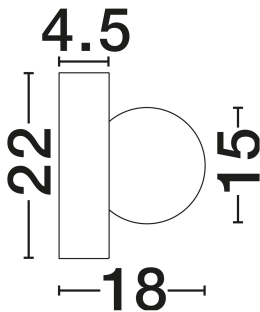

NOVA LUCE

PRODUCT DATASHEET

Version: 001

PRODUCT PHOTOGRAPH

TECHNICAL DRAWING

GENERAL INFORMATION

Product Code	9009212
Collection	Indoor
Product Category	Wall
Product Family	Orbique
Mounting Location	Wall
Application Environment	Indoor
Specifications	N/A

DIMENSION & WEIGHT

LxWxH (cm)	D: 22 W: 18
Cut Out (cm)	N/A
Weight (Kgr)	1.23

MATERIAL & COLOR

Product Color	Caramel &Opal
Body Material	Ceramic & Glass

APPLICATION & MOUNTING

Ambient Working Temp.	Max 45°C
Type of Protection	IP44
Dimmable	Yes
Type of Dimming	N/A
Mounting type	Surface
Mounting Depth (cm)	N/A
Led Module Replaceable	Yes
Light Source	G9

Power (Nominal)	1x5W
Input voltage (Nominal)	100-240V
Mains Frequency	50/60Hz

PHOTOMETRICAL DATA

Luminous Flux	N/A
Color Temperature	N/A
Light Color (Designation)	N/A

WARRANTY

Warranty	3 Years
----------	----------------