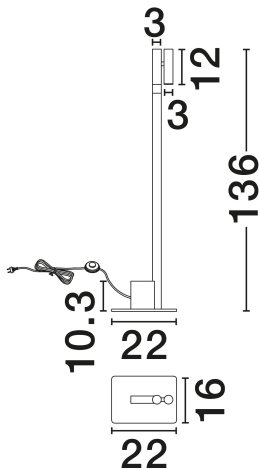

NOVA LUCE

PRODUCT DATASHEET

Version: 001

PRODUCT PHOTOGRAPH

TECHNICAL DRAWING

GENERAL INFORMATION

Product Code	9540290
Collection	Indoor
Product Category	Floor
Product Family	Arco
Mounting Location	Floor
Application Environment	Indoor
Specifications	N/A

DIMENSION & WEIGHT

LxWxH (cm)	L: 22 W: 16 H: 136
Cut Out (cm)	N/A
Weight (Kgr)	3.6

MATERIAL & COLOR

Product Color	Sandy Black
Body Material	Aluminium

APPLICATION & MOUNTING

Ambient Working Temp.	Max 45°C
Type of Protection	IP20
Dimmable	Yes
Type of Dimming	Triac
Mounting type	Surface
Mounting Depth (cm)	N/A
Led Module Replaceable	No
Light Source	LED

Power (Nominal)	4W
Input voltage (Nominal)	220-240V
Mains Frequency	50/60Hz

PHOTOMETRICAL DATA

Luminous Flux	154lm
Color Temperature	3000K
Light Color (Designation)	Warm White

WARRANTY

Warranty	3 Years
----------	----------------