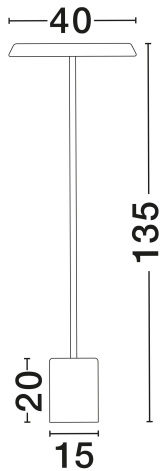

NOVA LUCE

PRODUCT DATASHEET

Version: 001

PRODUCT PHOTOGRAPH

TECHNICAL DRAWING

GENERAL INFORMATION

Product Code	9695325
Collection	Indoor
Product Category	Floor
Product Family	Ophelia
Mounting Location	Floor
Application Environment	Indoor
Specifications	N/A

DIMENSION & WEIGHT

LxWxH (cm)	D: 39.5 H: 135
Cut Out (cm)	N/A
Weight (Kgr)	8.5

MATERIAL & COLOR

Product Color	Matt White/ Veneer
Body Material	Metal & Acrylic

APPLICATION & MOUNTING

Ambient Working Temp.	Max 45°C
Type of Protection	IP20
Dimmable	No
Type of Dimming	N/A
Mounting type	Surface
Mounting Depth (cm)	N/A
Led Module Replaceable	No
Light Source	LED

Power (Nominal)	27W
Input voltage (Nominal)	220-240V
Mains Frequency	50/60Hz

PHOTOMETRICAL DATA

Luminous Flux	2199lm
Color Temperature	3000K
Light Color (Designation)	Warm White

WARRANTY

Warranty	3 Years
----------	----------------