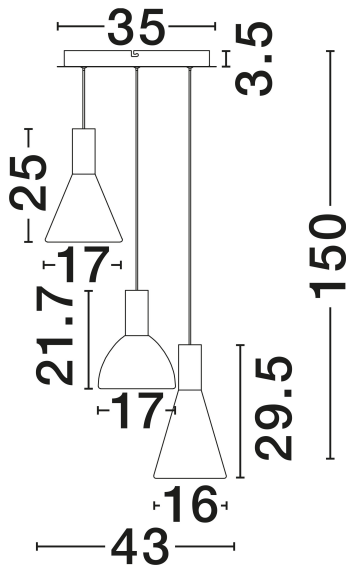

NOVA LUCE

PRODUCT DATASHEET

Version: 001

PRODUCT PHOTOGRAPH

TECHNICAL DRAWING

GENERAL INFORMATION

Product Code	9236306
Collection	Indoor
Product Category	Suspension
Product Family	Voi
Mounting Location	Ceiling
Application Environment	Indoor
Specifications	N/A

DIMENSION & WEIGHT

LxWxH (cm)	D: 43 H: 150
Cut Out (cm)	N/A
Weight (Kgr)	2.6

MATERIAL & COLOR

Product Color	Gradient Smokey & Brass Gold
Body Material	Glass & Metal

APPLICATION & MOUNTING

Ambient Working Temp.	Max 45°C
Type of Protection	IP20
Dimmable	Yes
Type of Dimming	Triac
Mounting type	Surface
Mounting Depth (cm)	N/A
Led Module Replaceable	No
Light Source	LED

Power (Nominal)	24W
Input voltage (Nominal)	220-240V
Mains Frequency	50/60Hz

PHOTOMETRICAL DATA

Luminous Flux	720lm
Color Temperature	3000K
Light Color (Designation)	Warm White

WARRANTY

Warranty	3 Years
----------	----------------