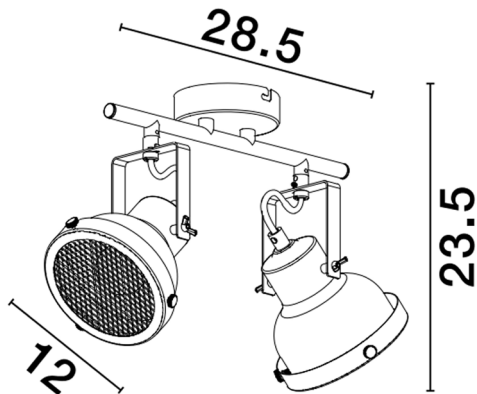

NOVA LUCE

PRODUCT DATASHEET

Version: 001

PRODUCT PHOTOGRAPH

TECHNICAL DRAWING

GENERAL INFORMATION

Product Code	9624104
Collection	Decorative
Product Category	Ceiling
Product Family	Ruvi
Mounting Location	Ceiling
Application Environment	Indoor

DIMENSION & WEIGHT

LxWxH (cm)	L: 28,5 W: 12 H: 23,5
Cut out (cm)	N/A
Weight (Kgr)	0.8

MATERIAL & COLOR

Product Color	Matt Black
Body Material	Metal

APPLICATION & MOUNTING

Ambient Working Temp.	Max 45 oC
Type of Protection	IP20
Dimmable	Depends on the lamp
Type of Dimming (Optional)	N/A
Mounting type	Ceiling
Mounting Depth (cm)	N/A
Led Module Replaceable	Yes
Light Source	LED GU10